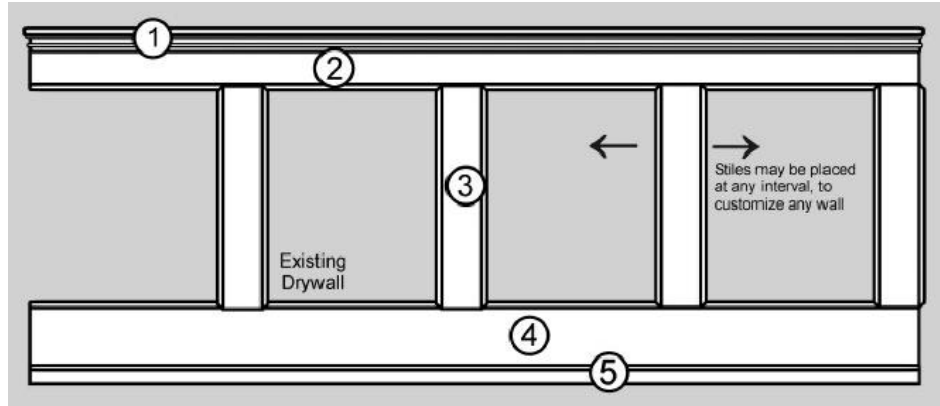

ELITE PANELED WAINSCOTING

**The components that make up an Elite Paneled Wainscoting Kit
8 OR 16 FOOT, 36" or 42" high**

Model #	Description	Pieces in 8ft kit	Pieces in 16ft kit	Size
CAP-ST	Cap Trim (1)	1	2	1 3/4" x 1 1/8" x 8 ft
PW-4	Paneled Wainscoting Top Rail 4 1/2" (2)	1	2	4 1/2" x 1/2" x 8 ft
PW-ST-23(29)	STILE, 23" OR 29" for 36" or 42" overall height (3)	4	9	4 1/2" x 1/2" x 23" / 29"
PW-8	Paneled Wainscoting Bottom Rail 8 1/2" (4)	1	2	8 1/2" x 1/2" x 8 ft
PW-SH	Base shoe for Wainscot or Baseboards (5)	1	2	1 5/8" x 7/16" x 8ft