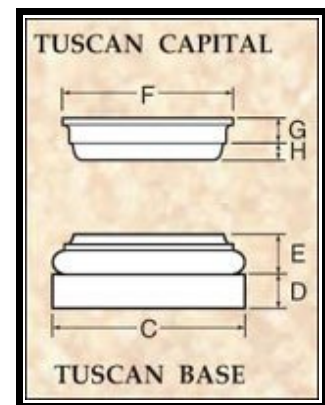

Synthetic Capitals & Bases For Round Wood Columns

Our round wood columns come standard with a Tuscan capital and base molding and are made from polyurethane which is water resistant, rot resistant and impervious to insect infestation.

Optional design styles are available, see under "bases & capitals"

SPECIFICATIONS FOR TAPERED TUSCAN CAPITAL & BASE						
Size	BASE			CAPITAL		
	Plinth		Molding	Square		Round
	C	D	E	F	G	H
6"	8"	1 1/4"	1 1/2"	7 1/2"	1 1/4"	1 1/8"
8"	9 7/8"	1 1/4"	1 1/2"	9 1/2"	1 1/4"	1 1/8"
10"	11 7/8"	1 1/4"	1 1/2"	11"	1 1/4"	1 1/8"
12"	13 3/4"	1 1/4"	1 1/2"	12"	1 1/4"	1 1/8"
14"	18 3/4"	3 3/8"	4"	17 1/8"	2 3/8"	1 5/8"
16"	21 1/2"	3 7/8"	4 1/2"	19 1/4"	2 3/4"	1 7/8"
18"	24 1/4"	4 1/4"	5 3/8"	21 1/2"	3"	2 1/8"
20"	27"	4 3/4"	6"	24 1/4"	3 3/8"	2 1/4"
22"	29 3/4"	5 1/4"	6 7/8"	26 1/2"	3 3/4"	2 1/2"
24"	32 1/2"	5 3/4"	7 1/2"	28 3/4"	4 1/8"	2 3/4"